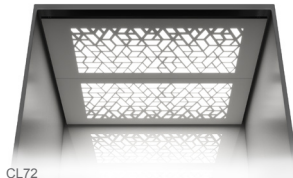

CL72
Подсветка: светодиодные трубки
Отделка: ST4, PP10FT