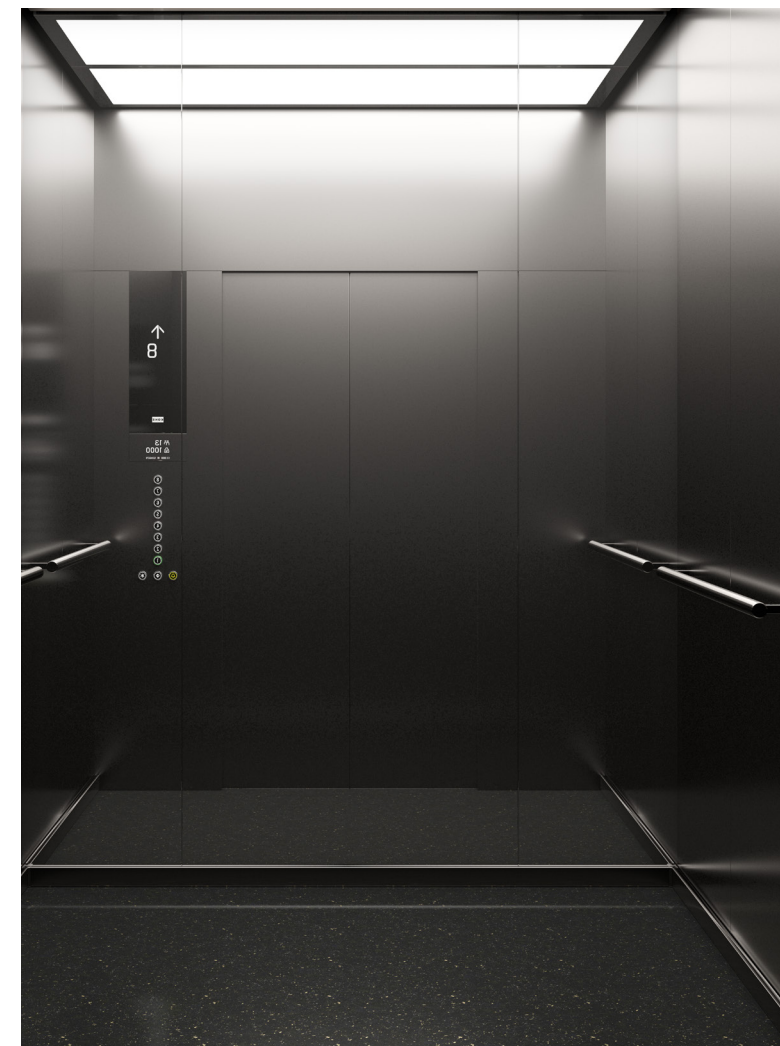

- Green Mark
- LEED/BREEAM
- LEED/BREEAM и Green Mark
- Доступно для Residential платформ

(Международные методы экологической оценки зданий. Материалы имеют низкое воздействие на окружающую среду и соответствуют по уровню выбросов формальдегида, летучих органических веществ и канцерогенов категорий 1 A и 1 B)

Продолжение
см. на следующей странице.