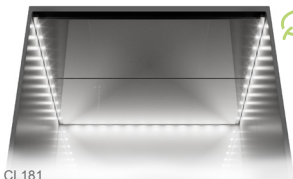

CL181
Подсветка: светодиодная лента, настенные светильники
Отделка: MP1, MP2