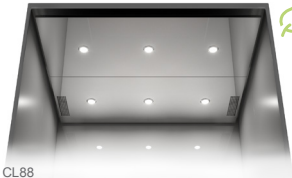

CL88
Подсветка: светодиодные точечные светильники
Отделка: ST4, MP1, MP2